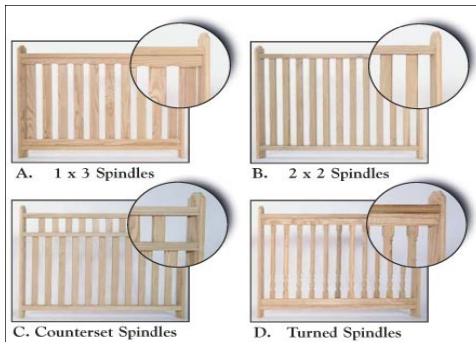

D -RAILS				H-RAILS			
Octagon				Octagon			
Size	STANDARD		PAGODA	STANDARD		PAGODA	Upper
	Hand rail	Upper Rail	Upper & Top Rail:	Handrail	Upper Rail	Hand	
8 ft	$180.00	$70.00	N/A	$240.00	$105.00	N/A	N/A
10 ft	$225.00	$90.00	$165.00	$300.00	$135.00	$300.00	$225.00
12 ft	$270.00	$105.00	$210.00	$375.00	$165.00	$375.00	$270.00
14 ft	$315.00	$120.00	$240.00	$435.00	$195.00	$435.00	$315.00
16 ft	$390.00	$150.00	$300.00	$540.00	$240.00	$540.00	$390.00
18 ft	$450.00	$165.00	$330.00	$615.00	$285.00	$615.00	$450.00
20 ft	$510.00	$195.00	$390.00	$705.00	$315.00	$705.00	$510.00
Oval & Oval Mini-Pagoda				Oval & Oval Mini-Pagoda			
Size	STANDARD		MINI-PAGODA	STANDARD		MINI-PAGODA	Upper
	Hand rail	Upper Rail	Upper	Handrail	Upper Rail	Hand	
8 x 14	$255.00	$105.00	$195.00	$305.00	$182.00	$360.00	$255.00
8 x 16	$285.00	$105.00	$210.00	$326.00	$193.00	$390.00	$285.00
10 x 14	$300.00	$105.00	$225.00	$336.00	$198.00	$405.00	$300.00
10 x 16	$330.00	$120.00	$255.00	$361.00	$210.00	$450.00	$330.00
10 x 18	$360.00	$135.00	$270.00	$385.00	$222.00	$495.00	$360.00
12 x 16	$375.00	$135.00	$285.00	$399.00	$229.00	$510.00	$375.00
12 x 18	$405.00	$150.00	$315.00	$427.00	$243.00	$570.00	$405.00
12 x 20	$450.00	$165.00	$345.00	$455.00	$257.00	$615.00	$450.00